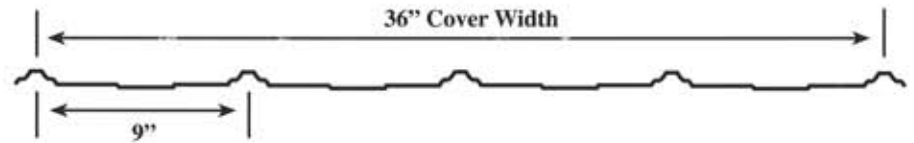

MESA

Professional Builder Grade

METAL WALL AND ROOF PANELS

Featuring a Galvalume® Substrate and Kynar 500® Coating

*Timeless
McElroy
Quality*