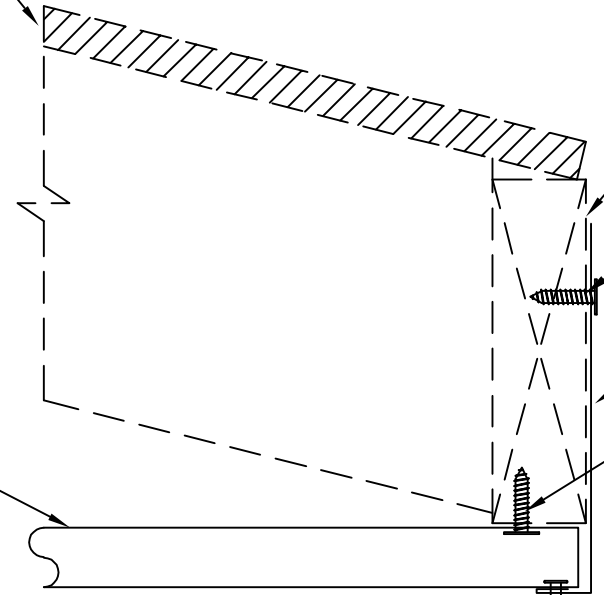

PLYWOOD DECKING
(NOT BY MCELROY)

MARQUEE-LOK
PANEL

FASCIA BOARD
(NOT BY MCELROY)

#10-12 X 1" TYPE A
PANCAKE HEAD (@2'-0" O.C.)

ANGLE TRIM

#10-12 X 1" TYPE A
PANCAKE HEAD

43D POP RIVET
(@1'-0" O.C.)

FASCIA TO SOFFIT

ISSUE/REVISION DATE:

06/24/2020

ROOF PANEL: MARQUEE-LOK

SUBSTRATE: PLYWOOD

SCALE: N.T.S.