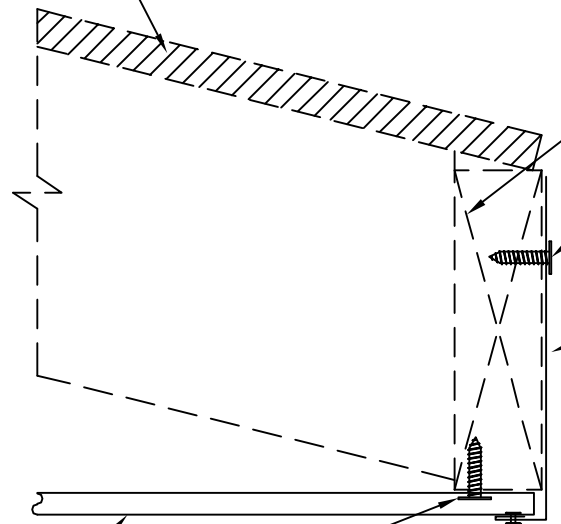

WOOD DECKING
(NOT BY MCELROY)

FASCIA BOARD
(NOT BY MCELROY)

#10-12 X 1" TYPE A PANCAKE
HEAD (@2'-0" O.C.)

ANGLE TRIM

MATRIX SOFFIT
PANEL

#10-12 X 1" TYPE A PANCAKE
HEAD FASTENER (@ 1'-0" O.C.)

43D POP RIVET
(@1'-0" O.C.)

FASCIA TO SOFFIT DETAIL

ISSUE/REVISION DATE:

06/23/2020

ROOF PANEL: MATDIV

SUBSTRATE: DIBIDI

SCALE: NTC