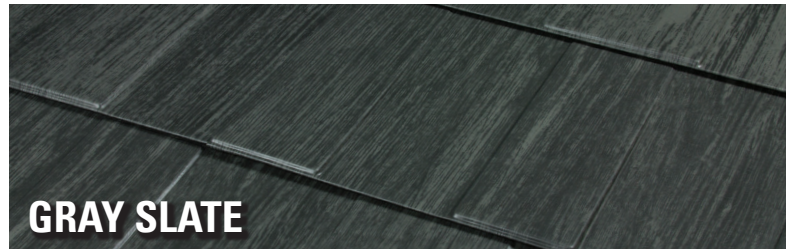

# MILAN STEEL SHINGLE

**CEDAR SHAKE**

**SEASONED CEDAR SHAKE**

**CLASSIC CEDAR SHAKE**

**GRAY SLATE**

**EBONY**

**MANOR GRAY**

**NEW PENNY**

**HERITAGE GREEN**

**KEYSTONE GRAY**

**ADOBE RED**

**LINEN**

**HOMESTEAD BROWN**

Colors are representative of colors offered and are not intended for matching purposes. Please request actual color chips from your McElroy Representative. Coating: Kynar 500®/Hylar 5000® Finish