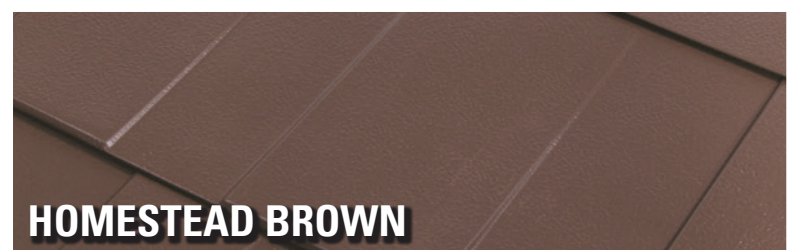

**HERITAGE GREEN**

**KEYSTONE GRAY**

**ADOBE RED**

**LINEN**

**HOMESTEAD BROWN**

Colors are representative of colors offered and are not intended for matching purposes. Please request actual color chips from your McElroy Representative. Coating: Kynar 500®/Hylar 5000® Finish