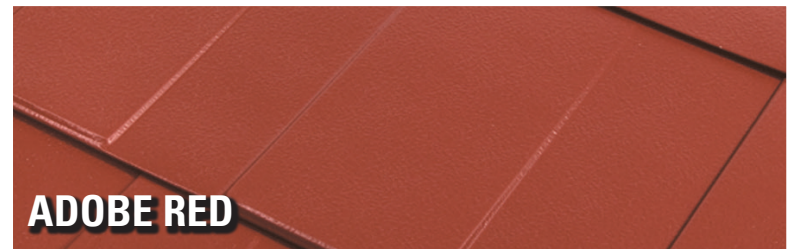

# MILAN STEEL SHINGLE

**CEDAR SHAKE**

**SEASONED CEDAR SHAKE**

**CLASSIC CEDAR SHAKE**

**GRAY SLATE**

**EBONY**

**MANOR GRAY**

**NEW PENNY**

**HERITAGE GREEN**

**KEYSTONE GRAY**

**ADOBE RED**

**LINEN**

**HOMESTEAD BROWN**

Colors are representative of colors offered and are not intended for matching purposes. Please request actual color chips from your McElroy Representative. Coating: Kynar 500®/Hylar 5000® Finish