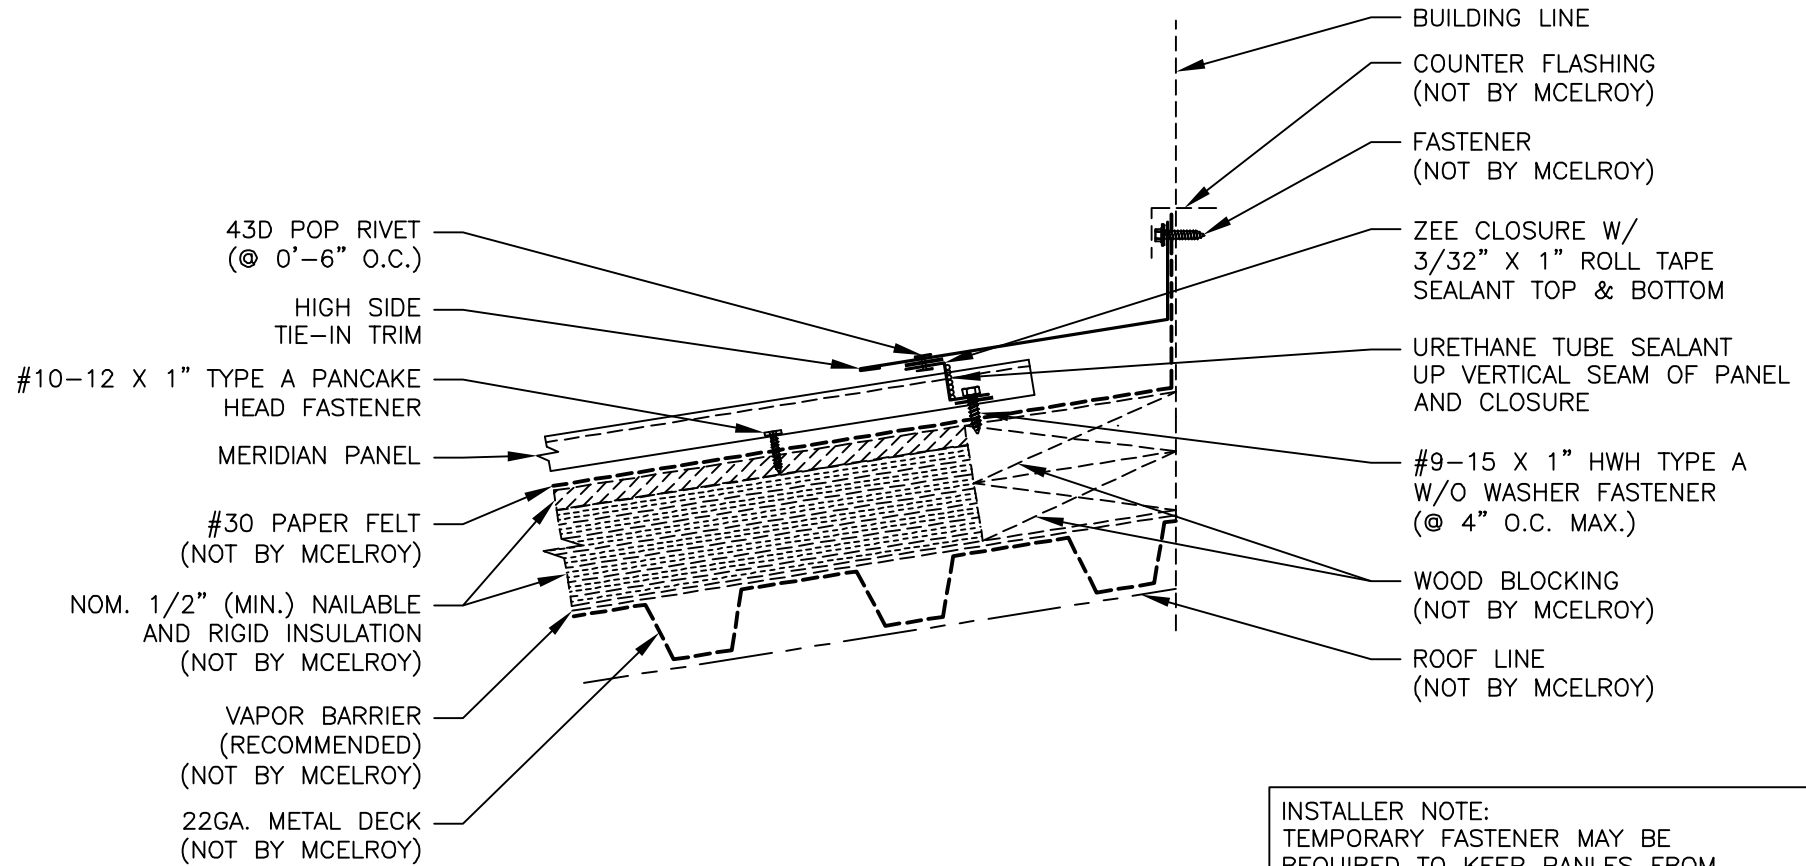

HI-SIDE TIE-IN DETAIL

INSTALLER NOTE:
TEMPORARY FASTENER MAY BE
REQUIRED TO KEEP PANLES FROM
SLIDING DOWNHILL DURING INSTALLATION.