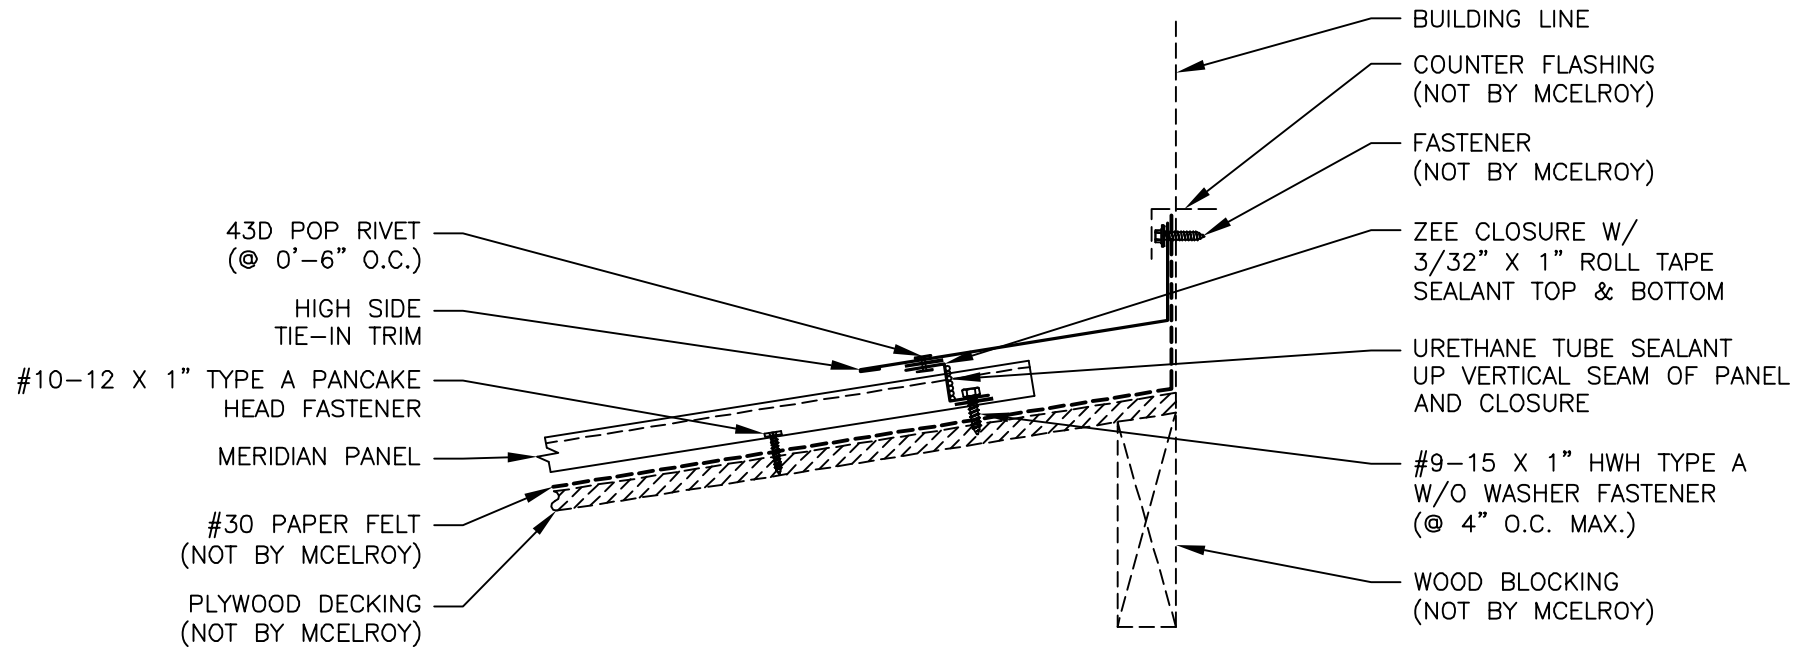

HI-SIDE TIE-IN DETAIL

INSTALLER NOTE:
TEMPORARY FASTENER MAY BE
REQUIRED TO KEEP PANLES FROM
SLIDING DOWNHILL DURING INSTALLATION.